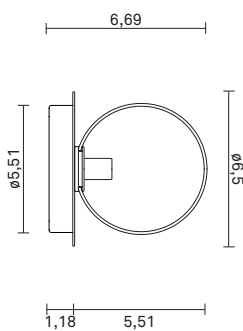

## TECHNICAL INFO

**Product no.:** 94480124

**Type:** Wall Light - Indoor

**Colour:**

Glass: Opal White

Metal: Nordic Gold

**Materials:**

Powder coated metal

Mouth-blown glass

**Dimensions:**

∅6,5in x 6,69in

**Product weight:**

Product: 999 g

**Packaging:**

Dimensions: L: 13,31in x W: 7,64in x H: 6,89in

Weight: 475 g