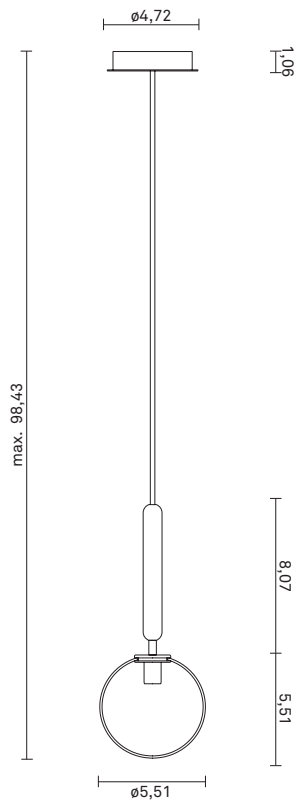

NUURA

MIIRA 1 - Optic

Design: Sofie Refer, 2018. US-model.

Miira 1 in mouth blown Optic Clear glass and Rock Grey finish. Incl. Ceiling plate.

The significant details of Miira are the fine curves and thin neck that gives a graceful appearance.

NUURA

TECHNICAL INFO

Product no.: 95310223

Type: Suspension - Indoor

Colour:

Glass: Optic Clear
Metal: Rock Grey
Cable: Black

Materials:

Powder coated metal
Mouth-blown glass
Fabric covered cable

Dimensions:

ø5,51in x 13,58in
Ceiling plate: ø4,72in x 1,97in
Fabric cable - Length: 98,43in

Product weight:

Product incl. ceiling plate: 1088 g
Ceiling plate: 265 g

Packaging:

Dimensions: L: 16,69in x W: 6,73in x H: 6,69in
Weight: 458 g
Total weight incl. product: 1546 g
Number of parcels: 1
Material: Brown cardboard.