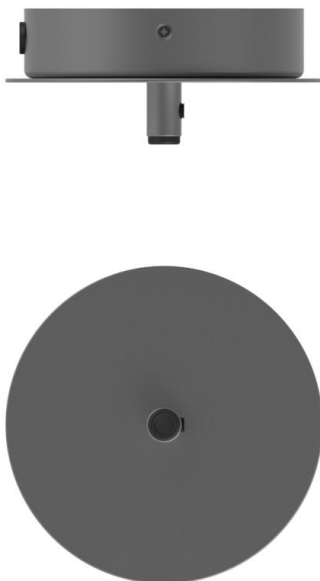

NUURA

TECHNICAL INFO

Product no.: 95310223

Type: Suspension - Indoor

Colour:

Glass: Optic Clear
Metal: Rock Grey
Cable: Black

Materials:

Powder coated metal
Mouth-blown glass
Fabric covered cable

Dimensions:

ø5,51in x 13,58in
Ceiling plate: ø4,72in x 1,97in
Fabric cable - Length: 98,43in

Product weight:

Product incl. ceiling plate: 1088 g
Ceiling plate: 265 g

Packaging:

Dimensions: L: 16,69in x W: 6,73in x H: 6,69in
Weight: 458 g
Total weight incl. product: 1546 g
Number of parcels: 1
Material: Brown cardboard.

Included ceiling plate: